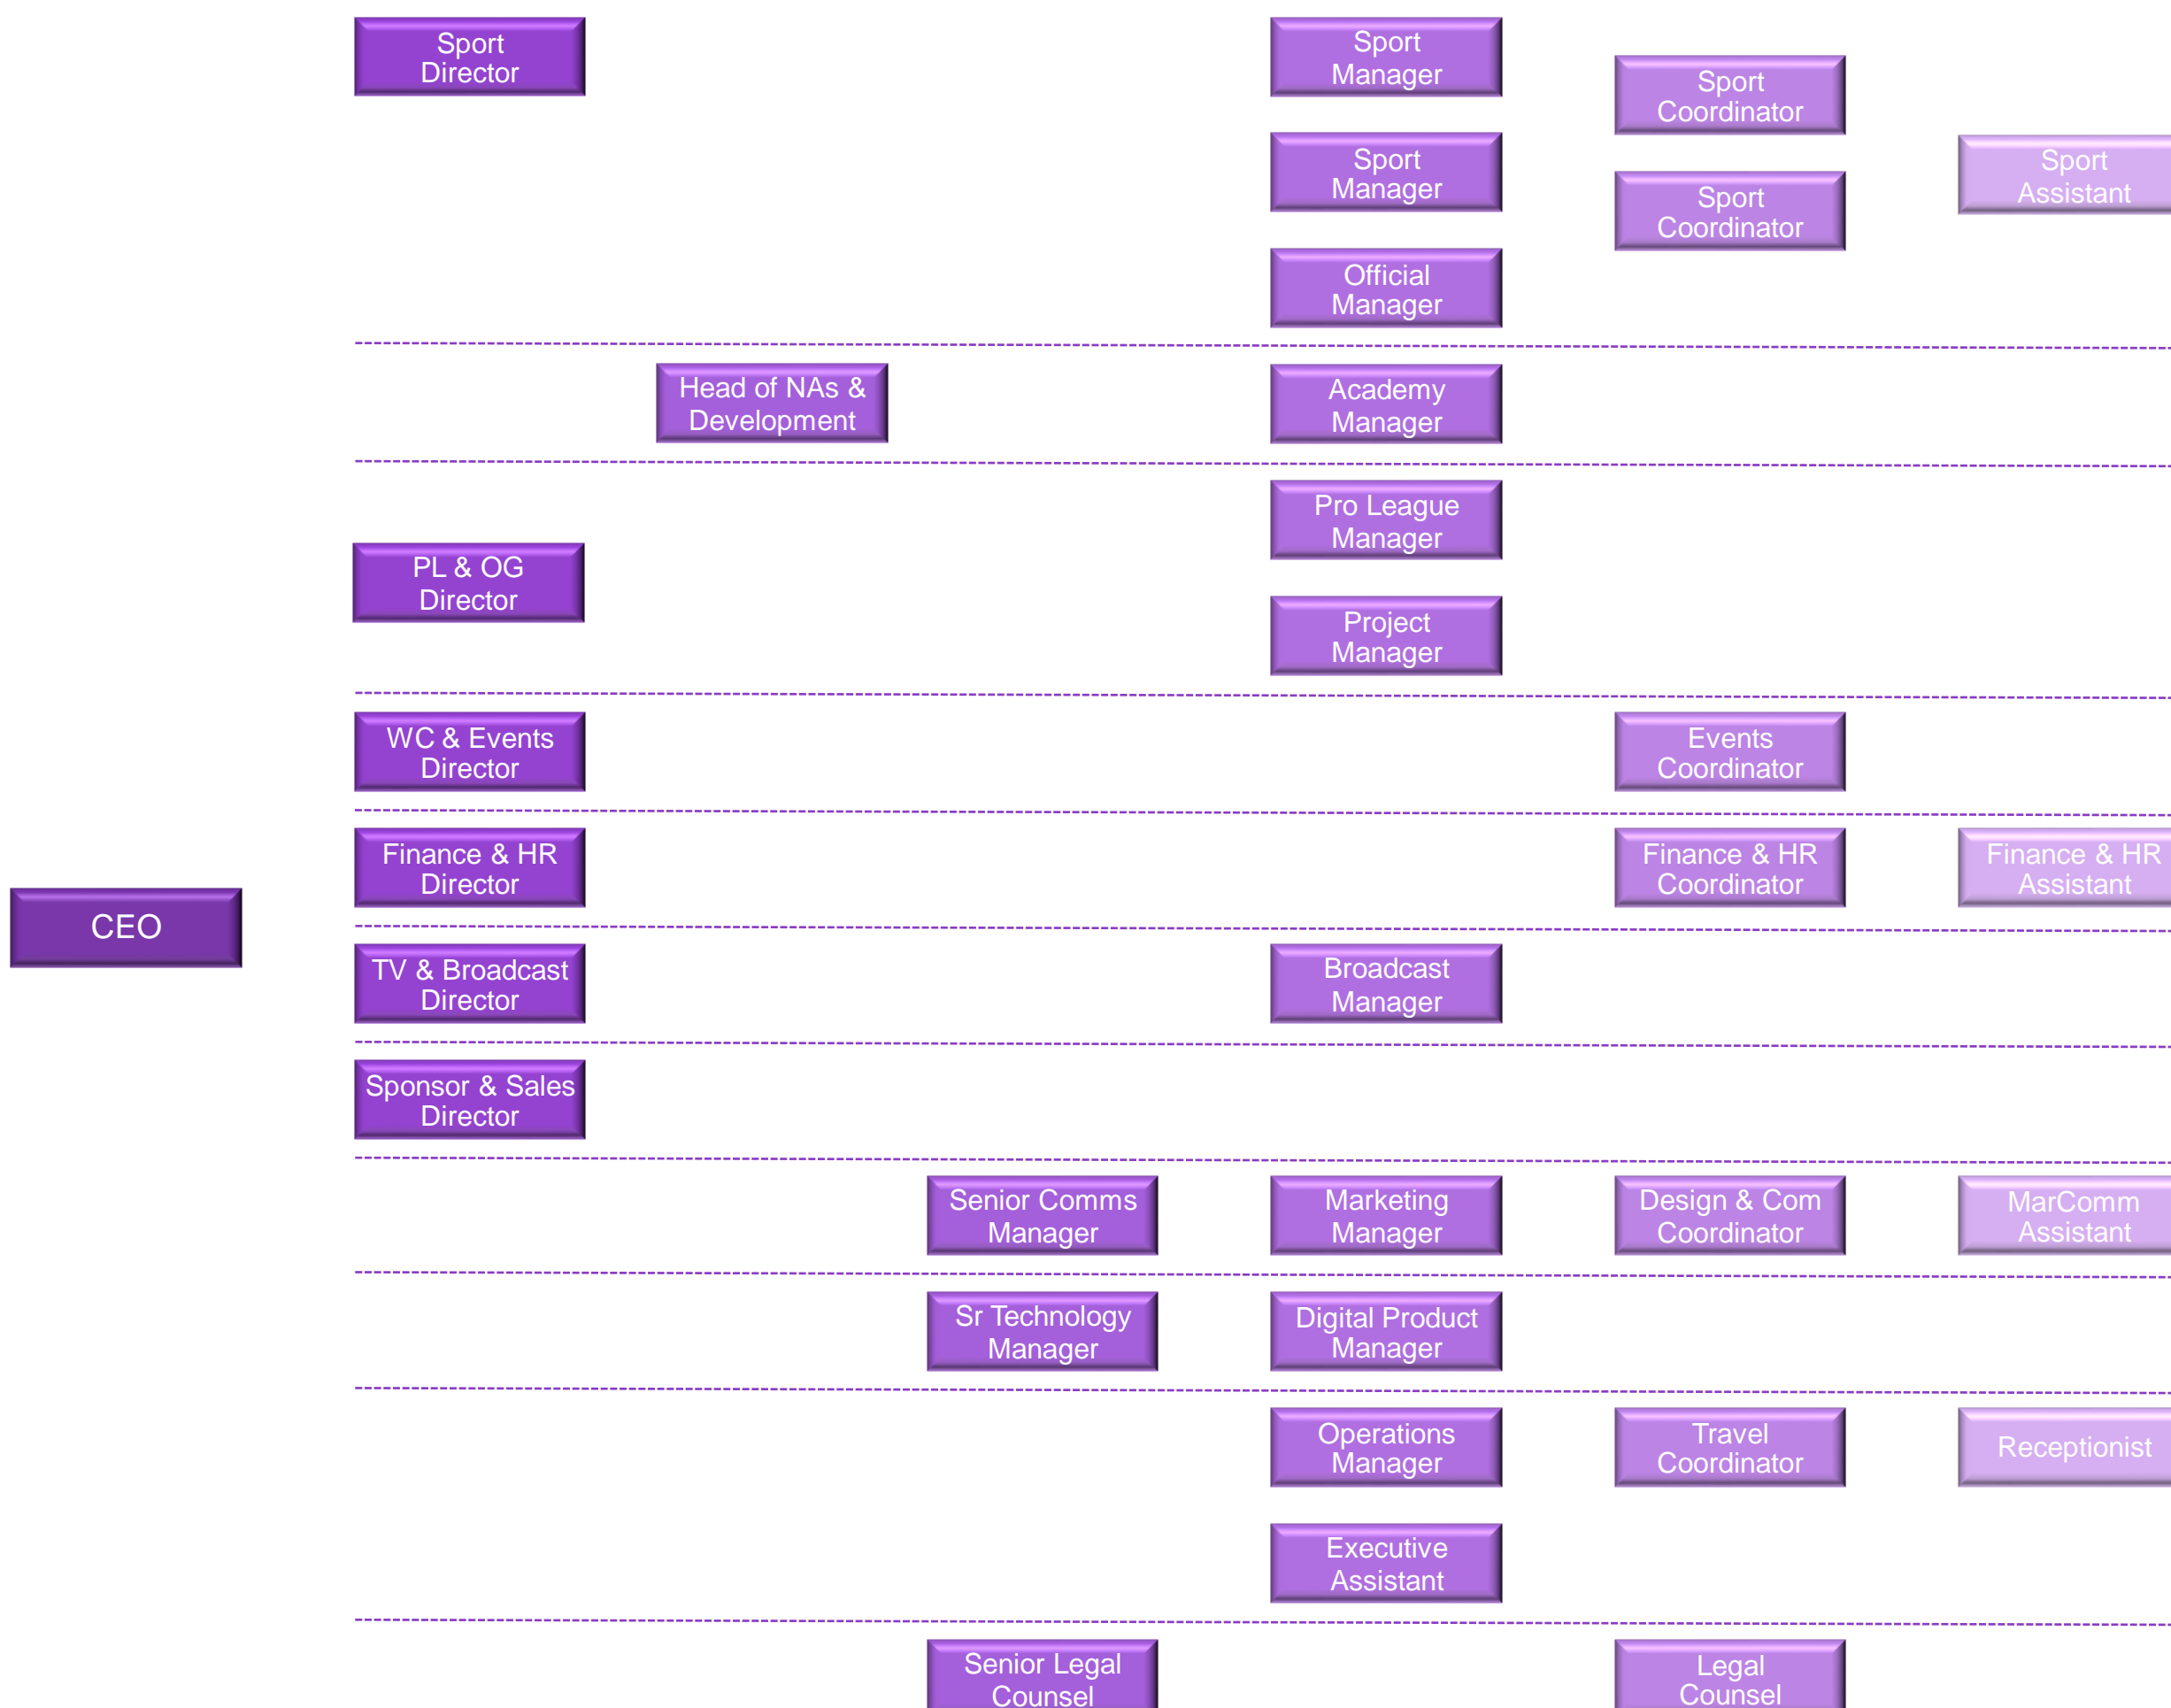

FIH Organisational Chart - Dec 2019

Members (137)

Continental Federations (5)

FIH Executive Board (16)

Committees & Panels (18)

Staff (33)

Volunteers

FIH relies on the dedication and commitment of thousands of **volunteers** throughout the world, to enable the delivery of hockey globally. Apart from the staff, almost all people involved in the hockey bodies are volunteers: such as Officials, Umpires, Executive Board, Committees and Panels members.